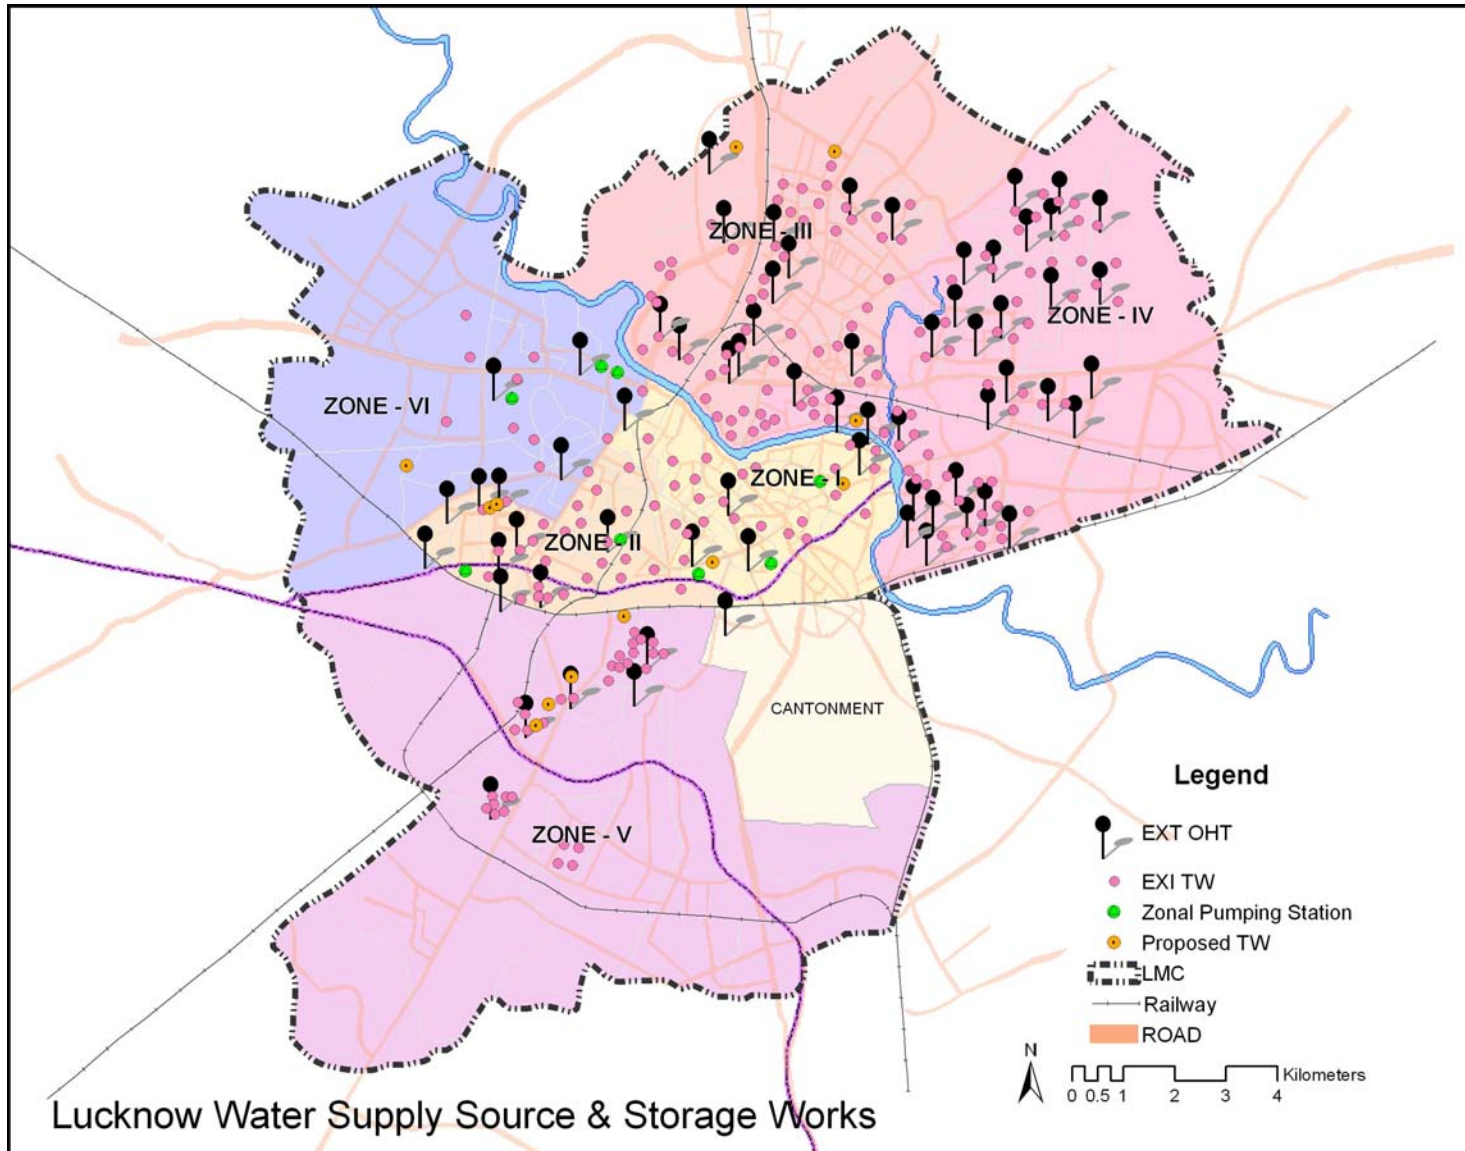

Lucknow - Proposed Sewer Trunk Lines

Lucknow Water Supply Source & Storage Works