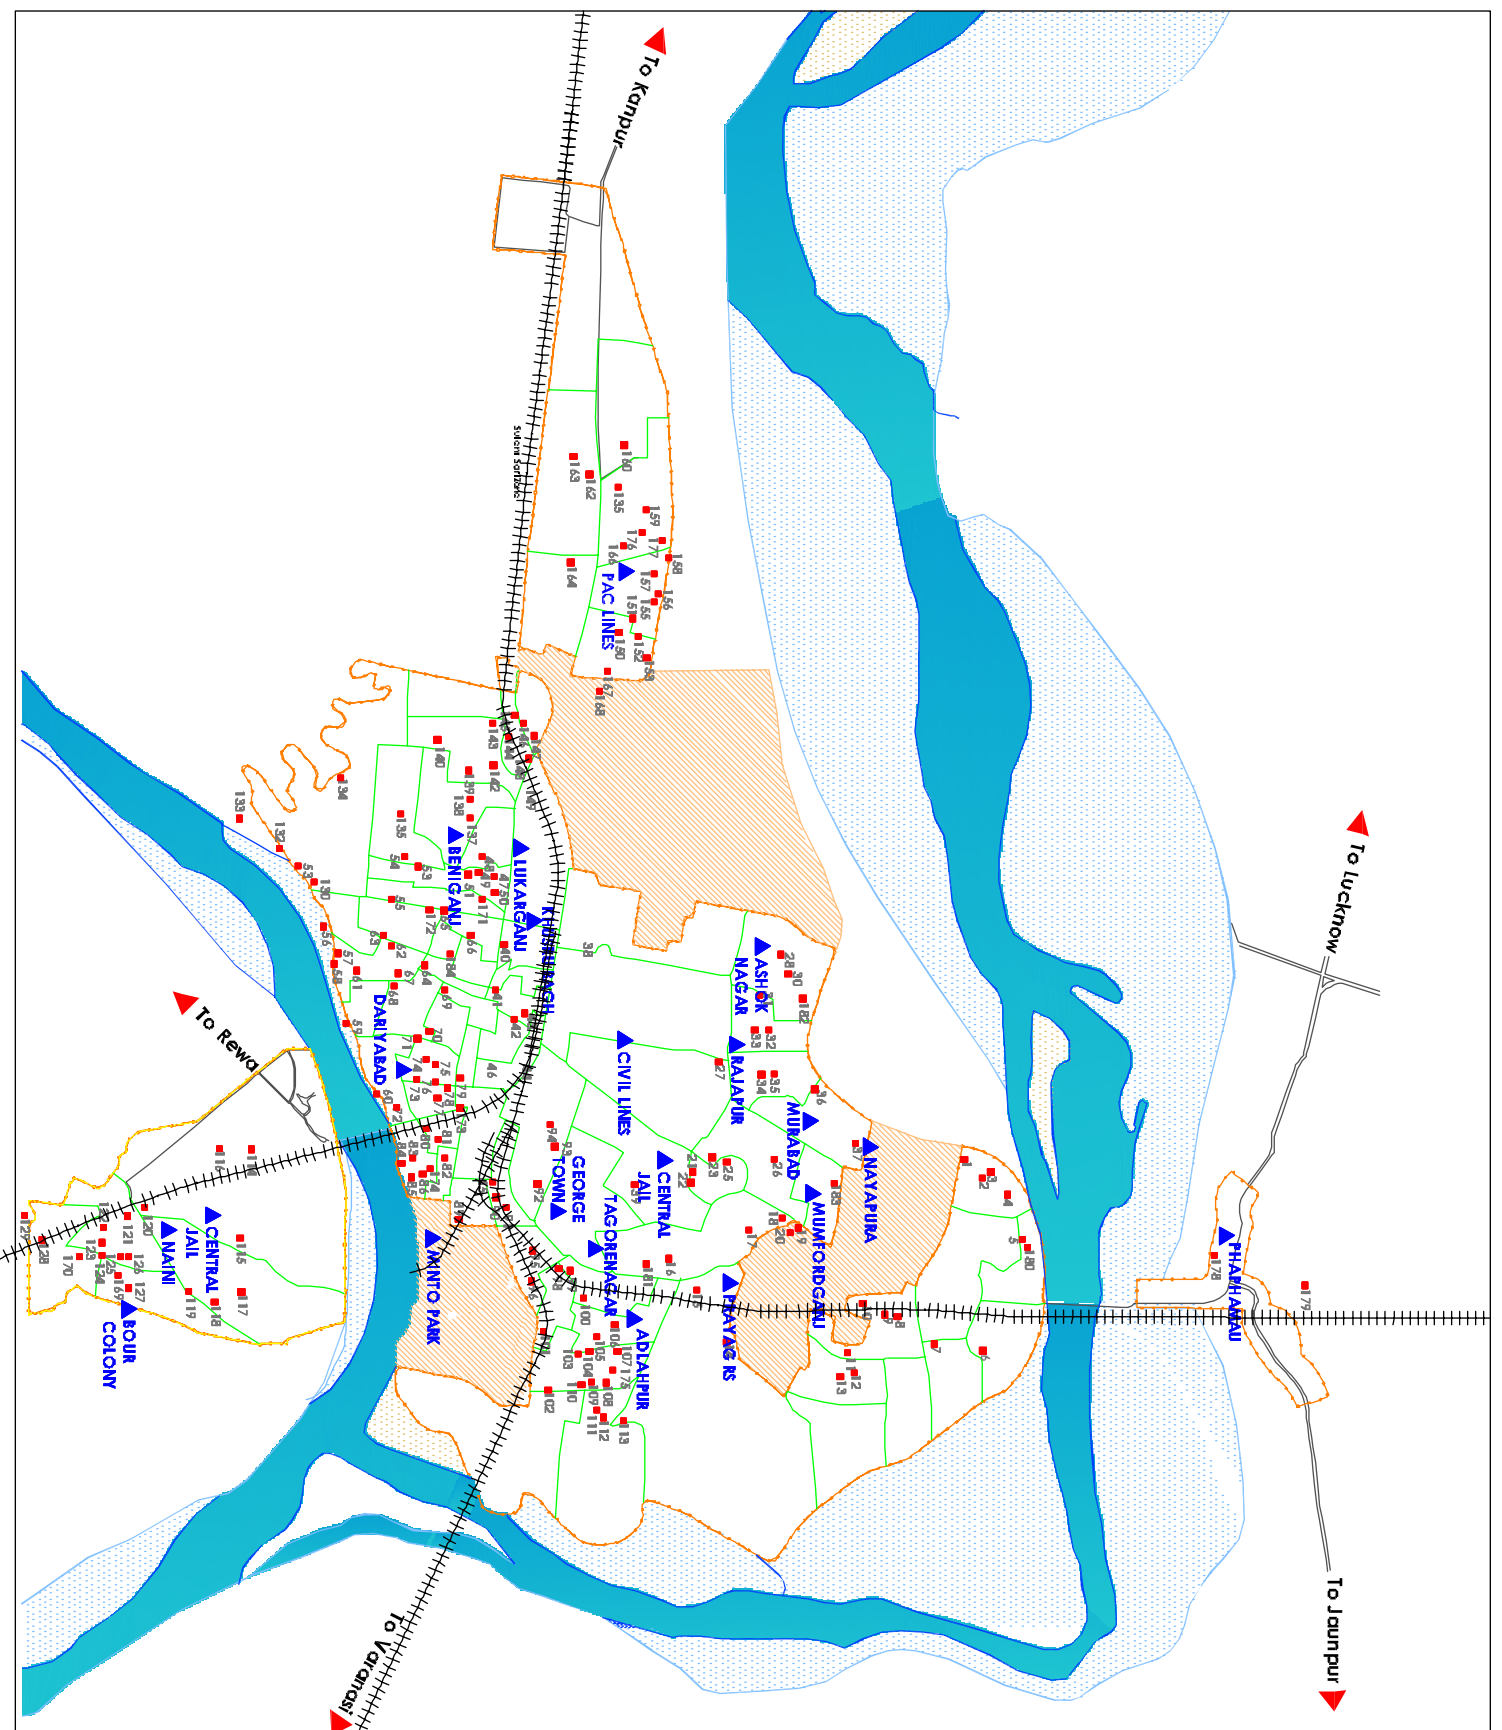

Figure 31
LOCATION OF SLUMS

LEGEND

■ 108 Slum and Slum Number

▲ Locality

PROJECT	CITY DEVELOPMENT PLAN
LOCATION	ALLAHABAD
CLIENT	MUNICIPAL CORPORATION ALLAHABAD

FEEDBACK VENTURES
NEW DELHI